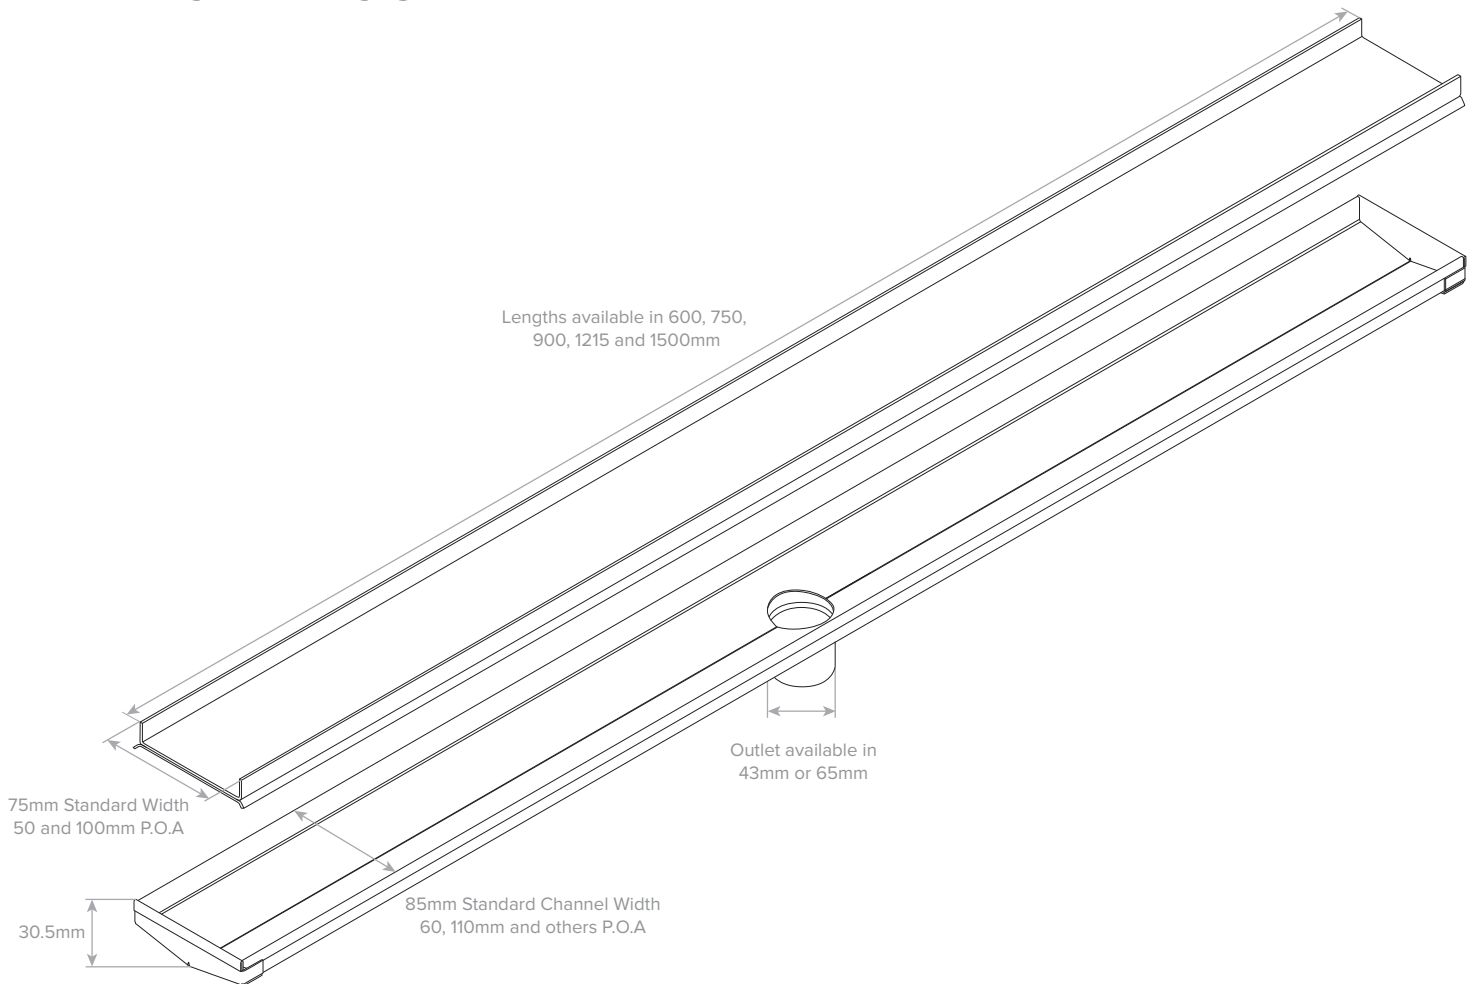

STUDIO RD

TECHNICAL SPECIFICATIONS

STUDIO CHANNEL DRAIN

TILE INSERT DESIGN

10 YEAR WARRANTY

Studio RD warrant the material properties of all of our products for 10 years. These guarantees only relate to the channel & grate and do not relate to installation or similar services & building applications. In addition to this warranty, legislation (including Australian Consumer Law) may give you certain rights which cannot be excluded, restricted or modified, this warranty must be read subject to such legislation and nothing in this warranty has the effect of excluding, restricting or modifying those rights.