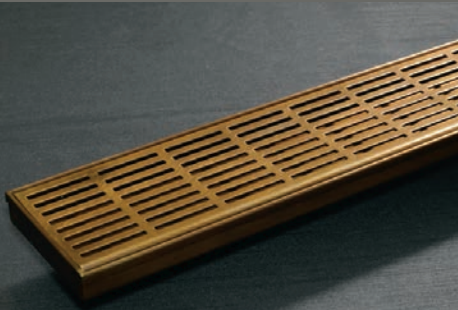

ARCHITECTURAL GRATES + DRAINS

Grate *colours*

Bathroom Colour
by Stormtech.

3 NEW METALLIC
GRATE COLOURS

Available for all Stormtech grates

Colour Grates by Stormtech

- ✓ Available in 100, 65 and 38 Ranges
- ✓ Fully customised options available
- ✓ Available with all Stormtech grate designs
- ✓ Electroplated with Copper, Brass and Bronze
Metals develop a natural patina over time

Telephone 1300 653 403 | Web stormtech.com.au

Bathroom Colour by Stormtech

Create perfect harmony in your bathroom with our new range of luminous metallic grate finishes available now.

Grate colours

- Blazing Copper
- Sunlit Brass
- Rustic Bronze

Choose from the complete range of designer stainless steel grates from Stormtech. **Now available in three new luxurious metallic finishes.**

Rustic Bronze

Sunlit Brass

Blazing Copper

“Stainless steel designer grates with a sleek, luminous finish.”