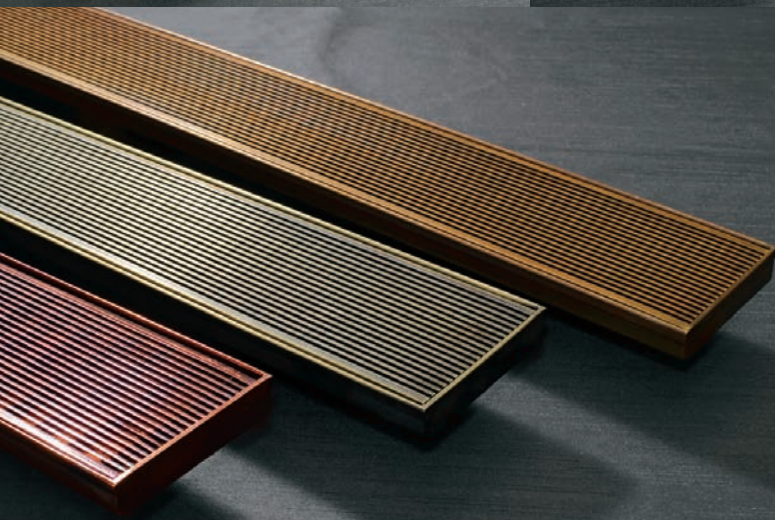

ARCHITECTURAL GRATES + DRAINS

Grate *colours*

Bathroom Colour
by Stormtech.

3 NEW METALLIC
GRATE COLOURS

Available for all Stormtech grates

Colour Grates by Stormtech

- ✓ Available in 100, 65 and 38 Ranges
- ✓ Fully customised options available
- ✓ Available with all Stormtech grate designs
- ✓ Electroplated with Copper, Brass and Bronze
Metals develop a natural patina over time

Telephone 1300 653 403 | Web stormtech.com.au

Bathroom Colour by Stormtech

Create perfect harmony in your bathroom with our new range of luminous metallic grate finishes available now.

Grate colours

- Blazing Copper
- Sunlit Brass
- Rustic Bronze

Choose from the complete range of designer stainless steel grates from Stormtech. **Now available in three new luxurious metallic finishes.**

Rustic Bronze

Sunlit Brass

Blazing Copper

“Stainless steel designer grates with a sleek, luminous finish.”

Add warmth and sheen to your bathroom design with one of three new metallic finishes.

Available Grate Styles

AR

TR

MND

PS

PH

Visit stormtech.com.au for product details and installation information.