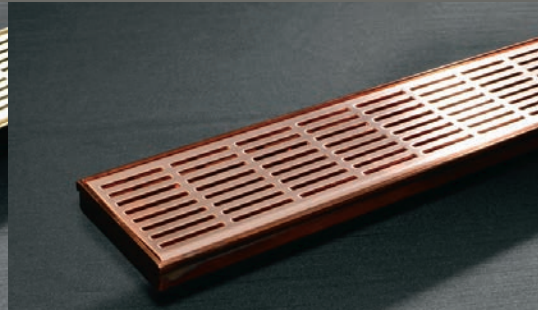

ARCHITECTURAL GRATES + DRAINS

Grate *colours*

Bathroom Colour
by Stormtech.

3 NEW METALLIC
GRATE COLOURS

Available for all Stormtech grates

Colour Grates by Stormtech

- ✓ Available in 100, 65 and 38 Ranges
- ✓ Fully customised options available
- ✓ Available with all Stormtech grate designs
- ✓ Electroplated with Copper, Brass and Bronze
Metals develop a natural patina over time

Telephone 1300 653 403 | Web stormtech.com.au

Bathroom Colour by Stormtech

Create perfect harmony in your bathroom with our new range of luminous metallic grate finishes available now.

Grate colours

- Blazing Copper
- Sunlit Brass
- Rustic Bronze

Choose from the complete range of designer stainless steel grates from Stormtech. **Now available in three new luxurious metallic finishes.**

Rustic Bronze

Sunlit Brass

Blazing Copper

“Stainless steel designer grates with a sleek, luminous finish.”

Add warmth and sheen to your bathroom design with one of three new metallic finishes.

Available Grate Styles

AR

TR

MND

PS

PH

Visit stormtech.com.au for product details and installation information.