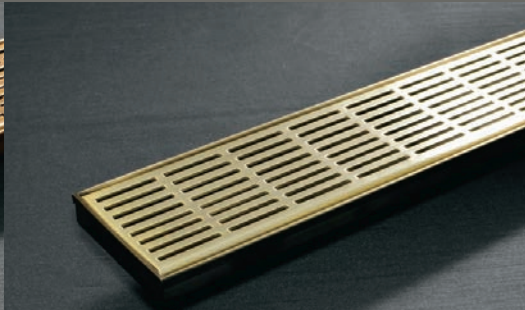

ARCHITECTURAL GRATES + DRAINS

Grate *colours*

Bathroom Colour
by Stormtech.

3 NEW METALLIC
GRATE COLOURS

Available for all Stormtech grates

Colour Grates by Stormtech

- ✓ Available in 100, 65 and 38 Ranges
- ✓ Fully customised options available
- ✓ Available with all Stormtech grate designs
- ✓ Electroplated with Copper, Brass and Bronze
Metals develop a natural patina over time

Telephone 1300 653 403 | Web stormtech.com.au

Bathroom Colour by Stormtech

Create perfect harmony in your bathroom with our new range of luminous metallic grate finishes available now.

Grate colours

- Blazing Copper
- Sunlit Brass
- Rustic Bronze

Choose from the complete range of designer stainless steel grates from Stormtech. **Now available in three new luxurious metallic finishes.**

Rustic Bronze

Sunlit Brass

Blazing Copper

“Stainless steel designer grates with a sleek, luminous finish.”

Add warmth and sheen to your bathroom design with one of three new metallic finishes.

Available Grate Styles

AR

TR

MND

PS

PH

Visit stormtech.com.au for product details and installation information.